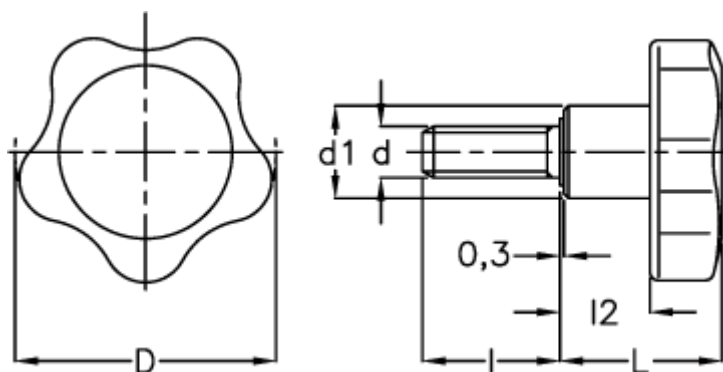

Data Sheet

Article number: 2302166246
Description: E+G Lobe knobs
VC.692/32 p-M6x35

Measures

D = 32
d1 = 14
d 6g = M6
l = 35
L = 22.5
l2 = 12.5